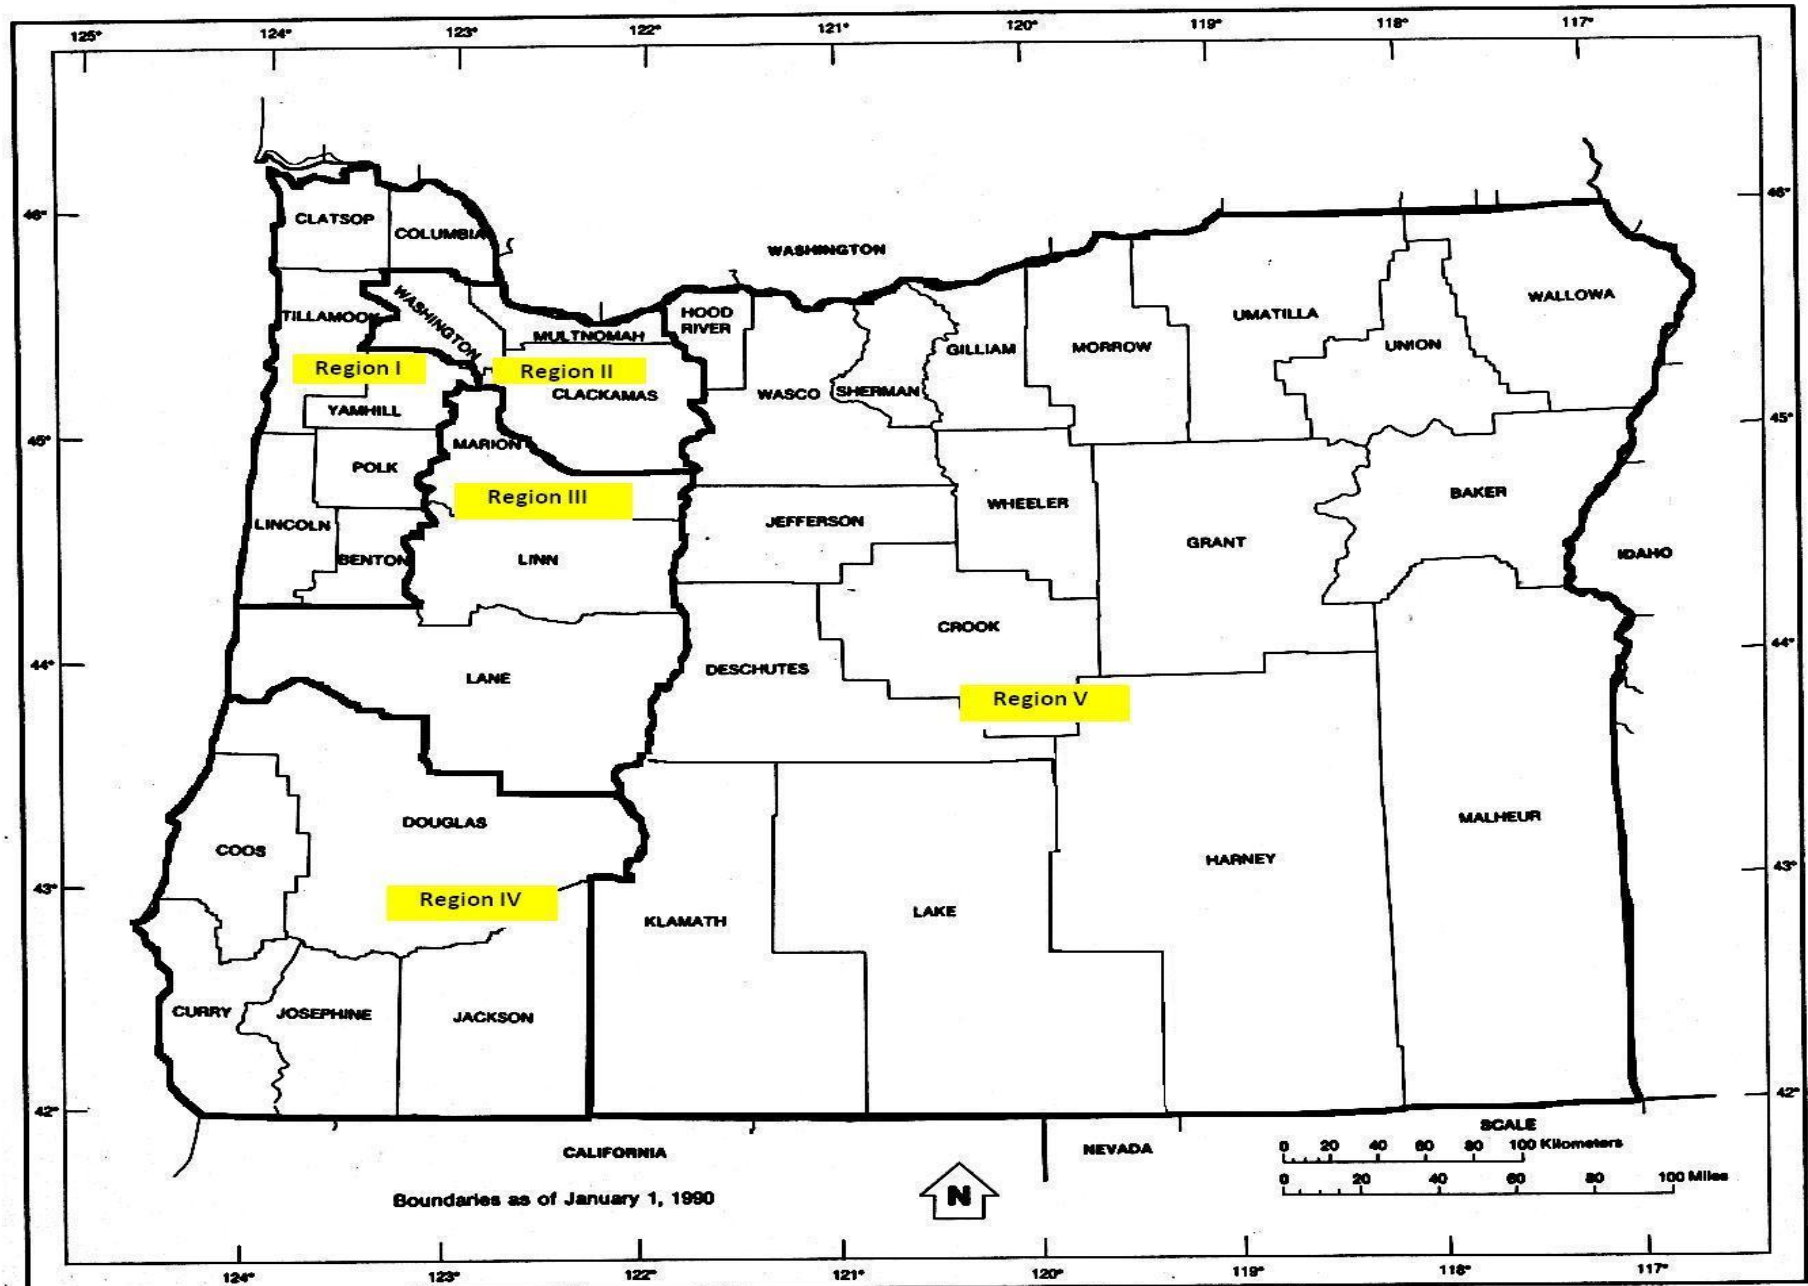

NASW Oregon Chapter Region Map

Membership by Region

6/2009

Region I: 170 Members

Region II: 998 Members

Region III: 272 Members

Region IV: 190 Members

Region V: 176 Members

Total: 1,806 Members